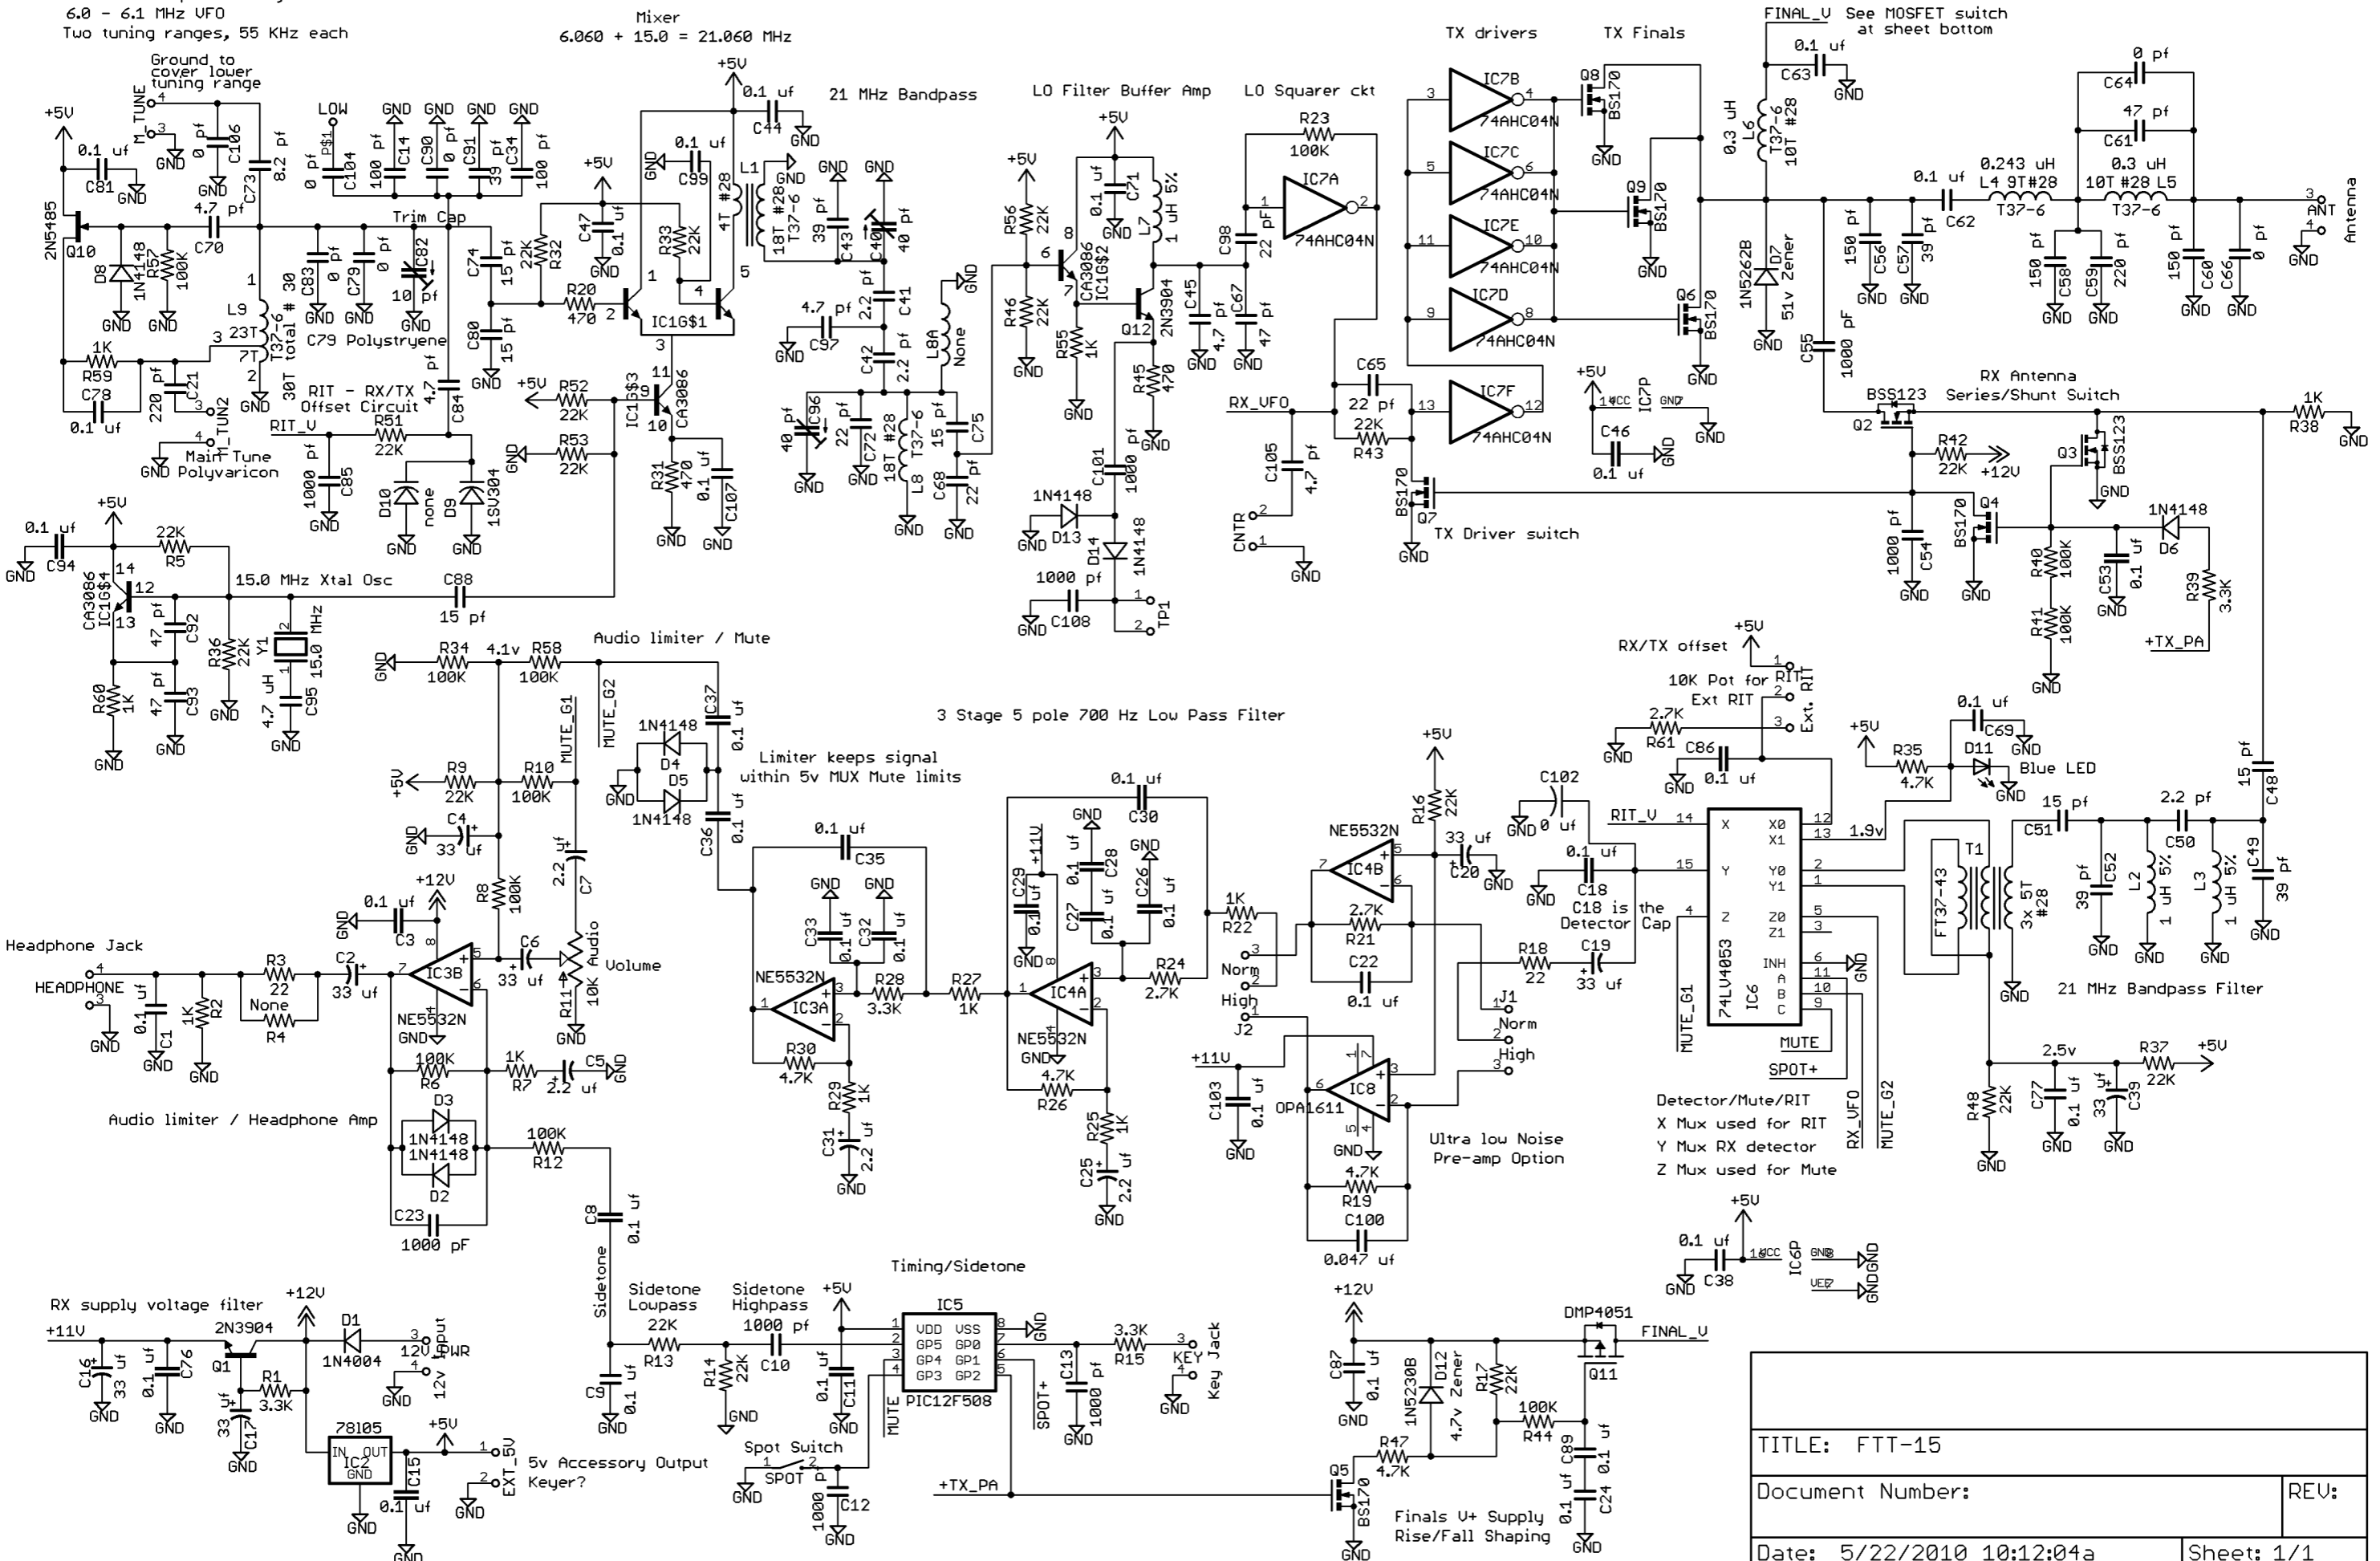

187 KHz per turn L9
 80 KHz trim cap range
 Need 2x 8.2 pF tune adjust
 6.0 - 6.1 MHz UFO
 Two tuning ranges, 55 KHz each

TITLE: FTT-15	
Document Number:	REV:
Date: 5/22/2010 10:12:04a	Sheet: 1/1